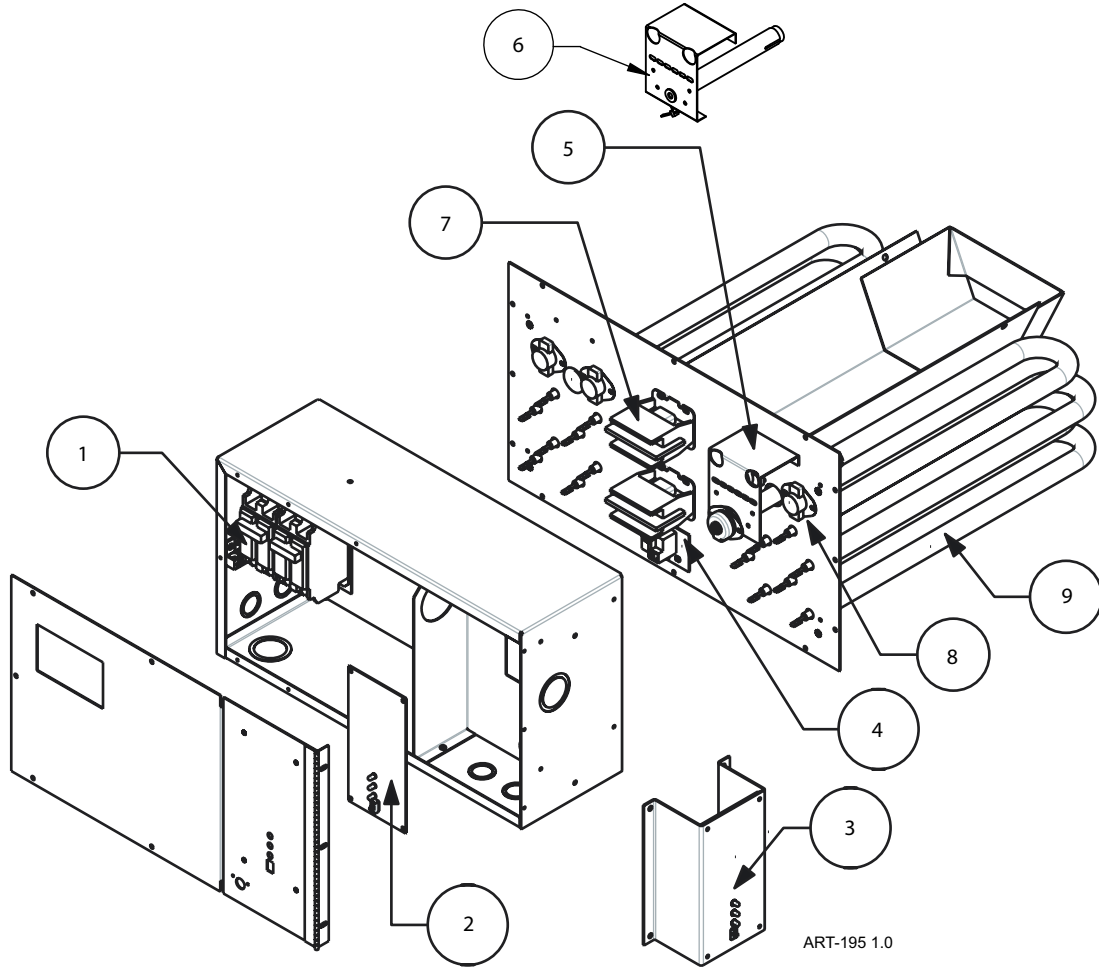

Electro-Mate®

EM-LV***** and EM-LU***** Series

Replacement Part #	Description	
EM-LV10115 EM-LU10115 EM-LV10118 EM-LU10118		
1	5640	GE 60-Amp Circuit Breaker
1	5652	Square D 60-Amp Circuit Breaker
EM-LV15275 EM-LU15275 EM-LV15278 EM-LU15278		
1	5641	GE 45-Amp Circuit Breaker
1	5651	Square D 45-Amp Circuit Breaker
EM-LV20215 EM-LU20215 EM-LV20218 EM-LU20218		
1	5640	GE 60-Amp Circuit Breaker
1	5652	Square D 60-Amp Circuit Breaker

Replacement Part #	Description	
Common Parts for the EM-LV***** and EM-LU***** Series		
2	EM5845	Dual Fuel Control (Door Mount)
3	EM5735C	Dual Fuel Control (Mounted on Black Bracket)
4	EM5626-2	Blower Relay Board
5	EM5729	High Limit Probe (For Plenum Heaters Manufactured after 11/2001)
6	EM5724	Blower Limit Probe
7	5126	30-Amp Two Pole Contactor Relay
8	5633	118° Auto High Limit
9	EM5620	2.5 kW SpinFin Element
10	UFUSE0440	2-Amp Fast Blow Fuse (Not Shown)